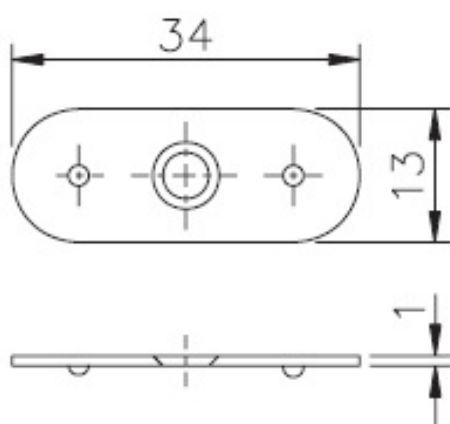

PRODUCT SHEET

Description:

Magnetic Catch, 4 KG, Black, cc 32mm, With Striking Plate

Item number:

22.01.032-1

Units	Box	Carton	HS Code	Barcode
Pcs.	100	1000	8302420090	 5704866077477

SISO A/S

Mileparken 11
DK-2740 Skovlunde
Denmark
VAT: DK 24786013

Phone +45 45 830 900

www.siso.dk
siso@siso.dk

Danske Bank
Nytorv Branch
Copenhagen
SWIFT: DABADKKK

Account no.
4180 3112 112936
IBAN Account
DK7230003112112936