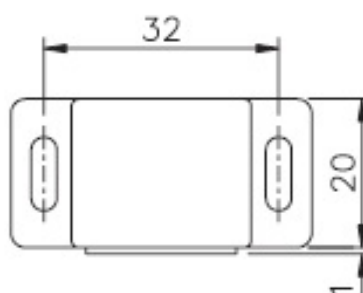

PRODUCT SHEET

Description:

Magnetic Catch, 4 KG, Black, cc 32mm, With Striking Plate

Item number:

22.01.032-1

Units	Box	Carton	HS Code	Barcode
Pcs.	100	1000	8302420090	 5704866077477

SISO A/S

Mileparken 11
DK-2740 Skovlunde
Denmark
VAT: DK 24786013

Phone +45 45 830 900

www.siso.dk
siso@siso.dk

Danske Bank
Nytorv Branch
Copenhagen
SWIFT: DABADKKK

Account no.
4180 3112 112936
IBAN Account
DK7230003112112936