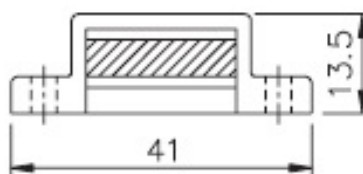

PRODUCT SHEET

Description:

Magnetic Catch, 4 KG, Black, cc 32mm, With Striking Plate

Item number:

22.01.032-1

Units	Box	Carton	HS Code	Barcode
Pcs.	100	1000	8302420090	 5704866077477

SISO A/S

Mileparken 11
DK-2740 Skovlunde
Denmark
VAT: DK 24786013

Phone +45 45 830 900

www.siso.dk
siso@siso.dk

Danske Bank
Nytorv Branch
Copenhagen
SWIFT: DABADKKK

Account no.
4180 3112 112936
IBAN Account
DK7230003112112936